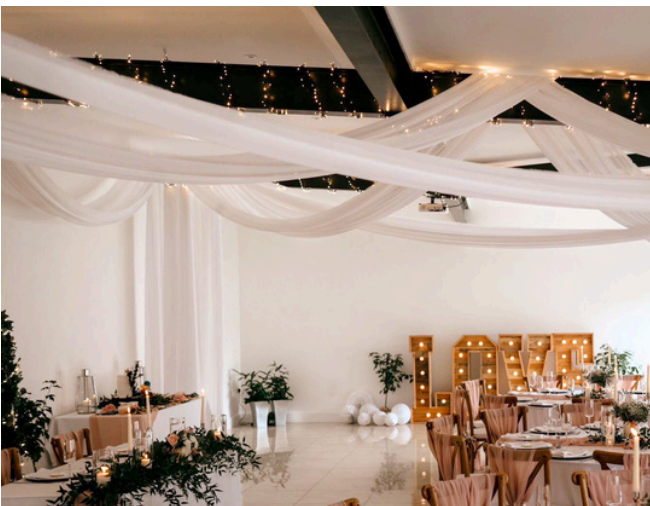

HANBECK FARM

Weddings

Decorational Extras

White Seat Pads

£1.50 each

Champagne Tower

£50

Drapes

£150

HANBECK FARM

Weddings

PhotoBooth

NEW & EXCLUSIVE TO HANBECK FARM

£400

Our brand new photo booth has been handcrafted to deliver an elegant and timeless activity for you and your guests.

Whether you choose a classic 4 image printout, or just one image per print, the photo booth can be completely customised to include your own text or graphics. Backdrop options available too!